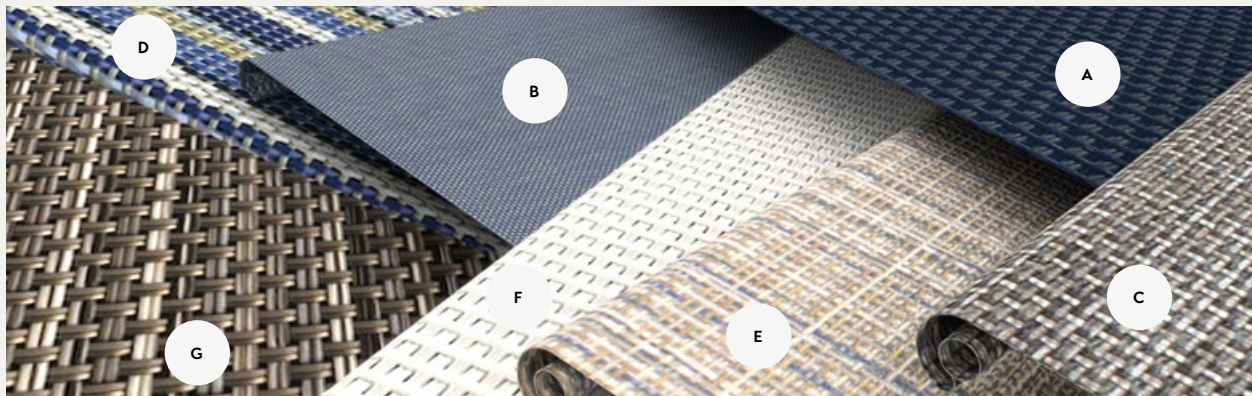

SLING FABRIC COLORS

A. NAVY PIER SOLID 997124

B. AUGUSTINE DENIM 5928-0043

C. AUGUSTINE PEWTER 5928-0048

D. DELRAY STRIPE 997550

E. MARTINIQUE T9145W001

F. PURE WHITE 997121 NEW

G. WATERCOLOR TWEED PEARLY 997719

UMBRELLAS & BASES

IN-TABLE UMBRELLAS

BRIDGEWATER

Coverage Options | Push Up/Pin 8', 9', 6' | Pulley/Pin 11', 7.5'

- Fiberglass ribs with nylon joints and end tips
- Canopies are made of marine or furniture grade, solution dyed fabrics in a variety of colors and patterns