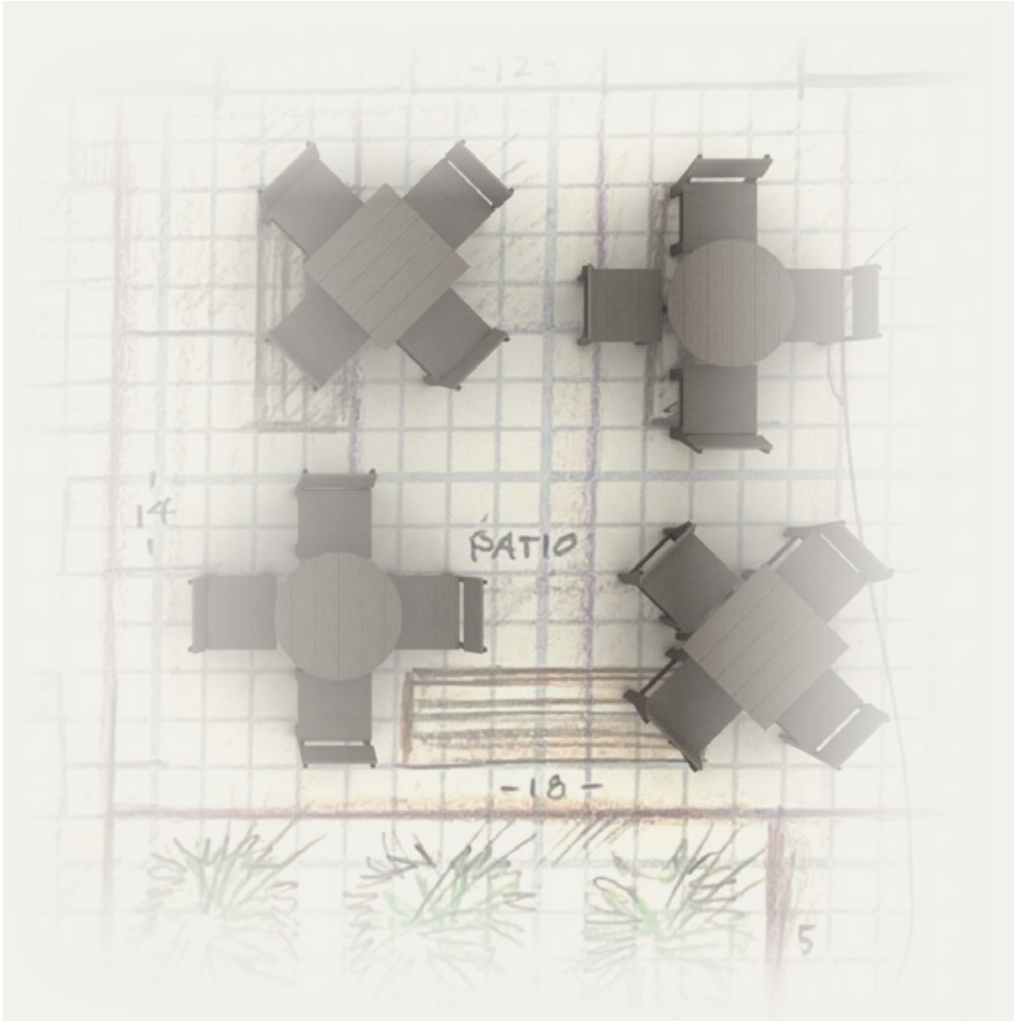

DINING

DESIGNER DINING SETS

Invest in durable outdoor furniture that will provide a lasting impression on your patrons and guests with our top-quality tables and chairs. Our versatile options include round, square, and rectangular tables, perfectly designed to accommodate any event.