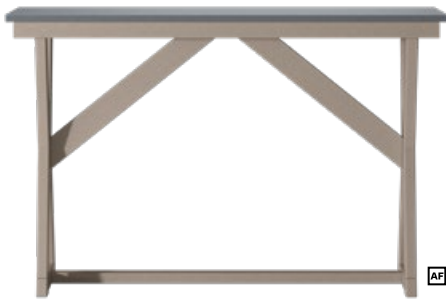

HUDSON
30" Dining Table
Round 30" Height 30"

HUDSON
28" Dining Table
27.5" Square Height 30"

HUDSON
Side Chair
18"W x 22"D x 34"H (18" seat height)

HUDSON
17" Bar Height Stool
17"W x 17"D x 28"H

HUDSON
60" Cocktail Table
22"W x 60"D x 39"H