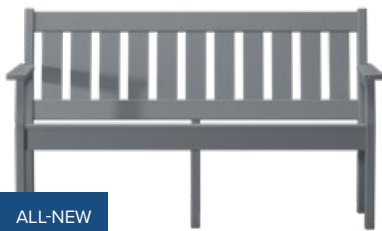

ALL-NEW

MILANO
60" Bench
63.25"W x 24.5"D x 36.25"H (17.5" seat height)