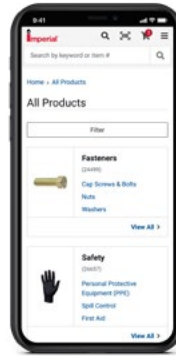

HOW TO ORDER - IMPERIAL MOBILE APP

STEP 1 FIND PRODUCT

LISTS

- View your custom lists for quick ordering.

ORDER HISTORY

- All of your previously purchased items in one place. Quickly find and reorder items.

SEARCHING/BROWSING

- Enter Imperial Item No. or Keyword into search field.
- Tap 'BROWSE PRODUCT CATEGORIES' button in main menu.
- Locate items by browsing through Imperial's product categories.

LISTS

ORDER HISTORY

SEARCHING

OFFLINE MODE
(No internet connection)

TOGGLE ON OFFLINE MODE

My Lists, Order History, Searching/Browsing and other features requiring an internet connection are not available.

STEP 2 ADD PRODUCT

OPTION 1: BARCODE SCANNER

- Tap the scanner icon in header.
- Scan barcode.

OPTION 2: ITEM DETAIL PAGE

- Tap the 'ADD TO ORDER' button found on the Item Detail Page to add the item to your order.

OPTION 3: QUICK-ADD