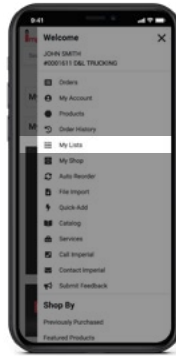

HOW TO ORDER - IMPERIAL MOBILE APP

STEP 1 FIND PRODUCT

LISTS

- View your custom lists for quick ordering.

ORDER HISTORY

- All of your previously purchased items in one place. Quickly find and reorder items.

SEARCHING/BROWSING

- Enter Imperial Item No. or Keyword into search field.
- Tap 'BROWSE PRODUCT CATEGORIES' button in main menu.
- Locate items by browsing through Imperial's product categories.

LISTS

ORDER HISTORY

OPTION 1: BARCODE SCANNER

- Tap the scanner icon in header.
- Scan barcode.

OPTION 2: ITEM DETAIL PAGE

- Tap the 'ADD TO ORDER' button found on the Item Detail Page to add the item to your order.

OPTION 3: QUICK-ADD