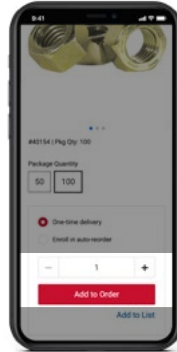

SEARCHING

OFFLINE MODE
(No internet connection)

TOGGLE ON OFFLINE MODE

My Lists, Order History, Searching/Browsing and other features requiring an internet connection are not available.

STEP 2 ADD PRODUCT

OPTION 1: BARCODE SCANNER

- Tap the scanner icon in header.
- Scan barcode.

OPTION 2: ITEM DETAIL PAGE

- Tap the 'ADD TO ORDER' button found on the Item Detail Page to add the item to your order.

OPTION 3: QUICK-ADD

- Tap cart icon in header to access cart.
- Enter Imperial Item No. into Quick-Add field or select scanner icon.

SCANNING

ITEM DETAIL PAGE

QUICK-ADD

OFFLINE MODE

OPTION 1: BARCODE SCANNER

- Tap scanner icon in header.
- Scan barcode.

OPTION 2: OFFLINE QUICK-ADD

- Enter Imperial Item No. into Offline Quick-Add field. Items will be added to the Offline Queue.

OFFLINE SCANNING

OFFLINE QUICK-ADD

OFFLINE QUEUE

HOW TO ORDER - IMPERIAL MOBILE APP