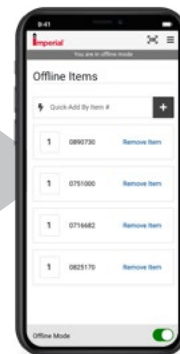

OPTION 1: BARCODE SCANNER

- Tap the scanner icon in header.
- Scan barcode.

OPTION 2: ITEM DETAIL PAGE

- Tap the 'ADD TO ORDER' button found on the Item Detail Page to add the item to your order.

OPTION 3: QUICK-ADD

- Tap cart icon in header to access cart.
- Enter Imperial Item No. into Quick-Add field or select scanner icon.

SCANNING

ITEM DETAIL PAGE

QUICK-ADD

OFFLINE MODE

OPTION 1: BARCODE SCANNER

- Tap scanner icon in header.
- Scan barcode.

OPTION 2: OFFLINE QUICK-ADD

- Enter Imperial Item No. into Offline Quick-Add field. Items will be added to the Offline Queue.

OFFLINE SCANNING

OFFLINE QUICK-ADD

OFFLINE QUEUE

HOW TO ORDER - IMPERIAL MOBILE APP

STEP 3 SUBMIT ORDER

REVIEW

- Tap 'PROCEED TO CHECKOUT' button in cart once all items have been added.

SUBMIT

- Tap 'PLACE ORDER' button.

REVIEW

SUBMIT

RETRIEVE ITEMS ENTERED WHILE IN OFFLINE MODE