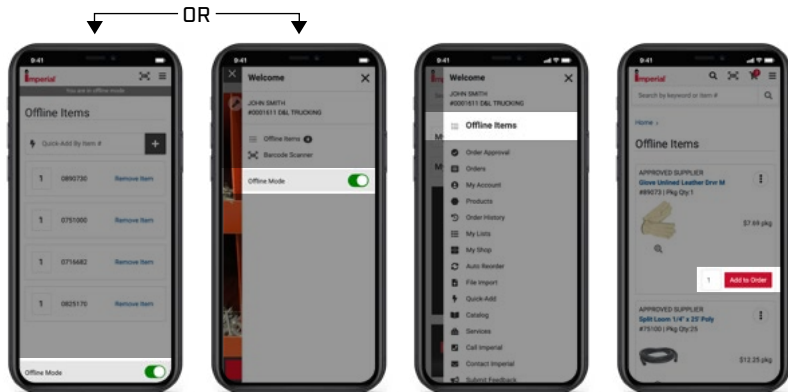

REVIEW & SUBMIT

- Follow 'STEP 3' directions above.

TOGGLE OFF OFFLINE MODE

OFFLINE ITEMS

ADD OFFLINE ITEMS TO ORDER