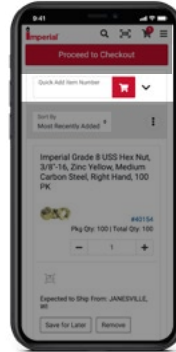

HOW TO ORDER - IMPERIAL MOBILE APP

STEP 1 FIND PRODUCT

LISTS

- View your custom lists for quick ordering.

ORDER HISTORY

- All of your previously purchased items in one place. Quickly find and reorder items.

SEARCHING

OFFLINE MODE
(No internet connection)

TOGGLE ON OFFLINE MODE

My Lists, Order History, Searching/Browsing and other features requiring an internet connection are not available.

STEP 2 ADD PRODUCT

OPTION 1: BARCODE SCANNER

- Tap the scanner icon in header.
- Scan barcode.

OPTION 2: ITEM DETAIL PAGE

- Tap the 'ADD TO ORDER' button found on the Item Detail Page to add the item to your order.

OPTION 3: QUICK-ADD

- Tap cart icon in header to access cart.
- Enter Imperial Item No. into Quick-Add field or select scanner icon.

SCANNING

ITEM DETAIL PAGE

QUICK-ADD

OFFLINE MODE

OPTION 1: BARCODE SCANNER

- Tap scanner icon in header.
- Scan barcode.