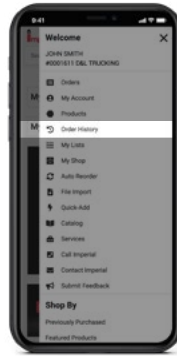

HOW TO ORDER - IMPERIAL MOBILE APP

STEP 1 FIND PRODUCT

LISTS

- View your custom lists for quick ordering.

ORDER HISTORY

- All of your previously purchased items in one place. Quickly find and reorder items.

SEARCHING/BROWSING

- Enter Imperial Item No. or Keyword into search field.
- Tap 'BROWSE PRODUCT CATEGORIES' button in main menu.
- Locate items by browsing through Imperial's product categories.

LISTS

ORDER HISTORY

OPTION 1: BARCODE SCANNER

- Tap the scanner icon in header.
- Scan barcode.

OPTION 2: ITEM DETAIL PAGE

- Tap the 'ADD TO ORDER' button found on the Item Detail Page to add the item to your order.

OPTION 3: QUICK-ADD