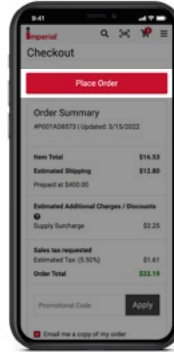

OPTION 1: BARCODE SCANNER

- Tap the scanner icon in header.
- Scan barcode.

OPTION 2: ITEM DETAIL PAGE

- Tap the 'ADD TO ORDER' button found on the Item Detail Page to add the item to your order.

OPTION 3: QUICK-ADD

- Tap cart icon in header to access cart.
- Enter Imperial Item No. into Quick-Add field or select scanner icon.

SCANNING

ITEM DETAIL PAGE

QUICK-ADD

OFFLINE MODE

OPTION 1: BARCODE SCANNER

- Tap scanner icon in header.
- Scan barcode.

OPTION 2: OFFLINE QUICK-ADD

- Enter Imperial Item No. into Offline Quick-Add field. Items will be added to the Offline Queue.

OFFLINE SCANNING

OFFLINE QUICK-ADD

OFFLINE QUEUE

HOW TO ORDER - IMPERIAL MOBILE APP

STEP 3 SUBMIT ORDER

REVIEW

- Tap 'PROCEED TO CHECKOUT' button in cart once all items have been added.

SUBMIT

- Tap 'PLACE ORDER' button.

REVIEW

SUBMIT

RETRIEVE ITEMS ENTERED WHILE IN OFFLINE MODE