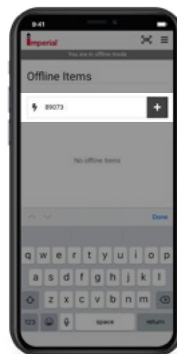

HOW TO ORDER - IMPERIAL MOBILE APP

STEP 1 FIND PRODUCT

LISTS

- View your custom lists for quick ordering.

ORDER HISTORY

- All of your previously purchased items in one place. Quickly find and reorder items.

OPTION 1: BARCODE SCANNER

- Tap the scanner icon in header.
- Scan barcode.

OPTION 2: ITEM DETAIL PAGE

- Tap the 'ADD TO ORDER' button found on the Item Detail Page to add the item to your order.

OPTION 3: QUICK-ADD

- Tap cart icon in header to access cart.
- Enter Imperial Item No. into Quick-Add field or select scanner icon.

SCANNING

ITEM DETAIL PAGE

QUICK-ADD

OFFLINE MODE

OPTION 1: BARCODE SCANNER

- Tap scanner icon in header.
- Scan barcode.

OPTION 2: OFFLINE QUICK-ADD

- Enter Imperial Item No. into Offline Quick-Add field. Items will be added to the Offline Queue.

OFFLINE SCANNING

OFFLINE QUICK-ADD

OFFLINE QUEUE

HOW TO ORDER - IMPERIAL MOBILE APP