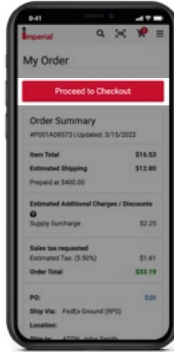

OPTION 1: BARCODE SCANNER

- Tap the scanner icon in header.
- Scan barcode.

OPTION 2: ITEM DETAIL PAGE

- Tap the 'ADD TO ORDER' button found on the Item Detail Page to add the item to your order.

OPTION 3: QUICK-ADD

- Tap cart icon in header to access cart.
- Enter Imperial Item No. into Quick-Add field or select scanner icon.

SCANNING

ITEM DETAIL PAGE

QUICK-ADD

OFFLINE MODE

OPTION 1: BARCODE SCANNER

- Tap scanner icon in header.
- Scan barcode.

OPTION 2: OFFLINE QUICK-ADD

- Enter Imperial Item No. into Offline Quick-Add field. Items will be added to the Offline Queue.

OFFLINE SCANNING

OFFLINE QUICK-ADD

OFFLINE QUEUE

HOW TO ORDER - IMPERIAL MOBILE APP

STEP 3 SUBMIT ORDER

REVIEW

- Tap 'PROCEED TO CHECKOUT' button in cart once all items have been added.

SUBMIT

- Tap 'PLACE ORDER' button.

REVIEW

SUBMIT

RETRIEVE ITEMS ENTERED WHILE IN OFFLINE MODE