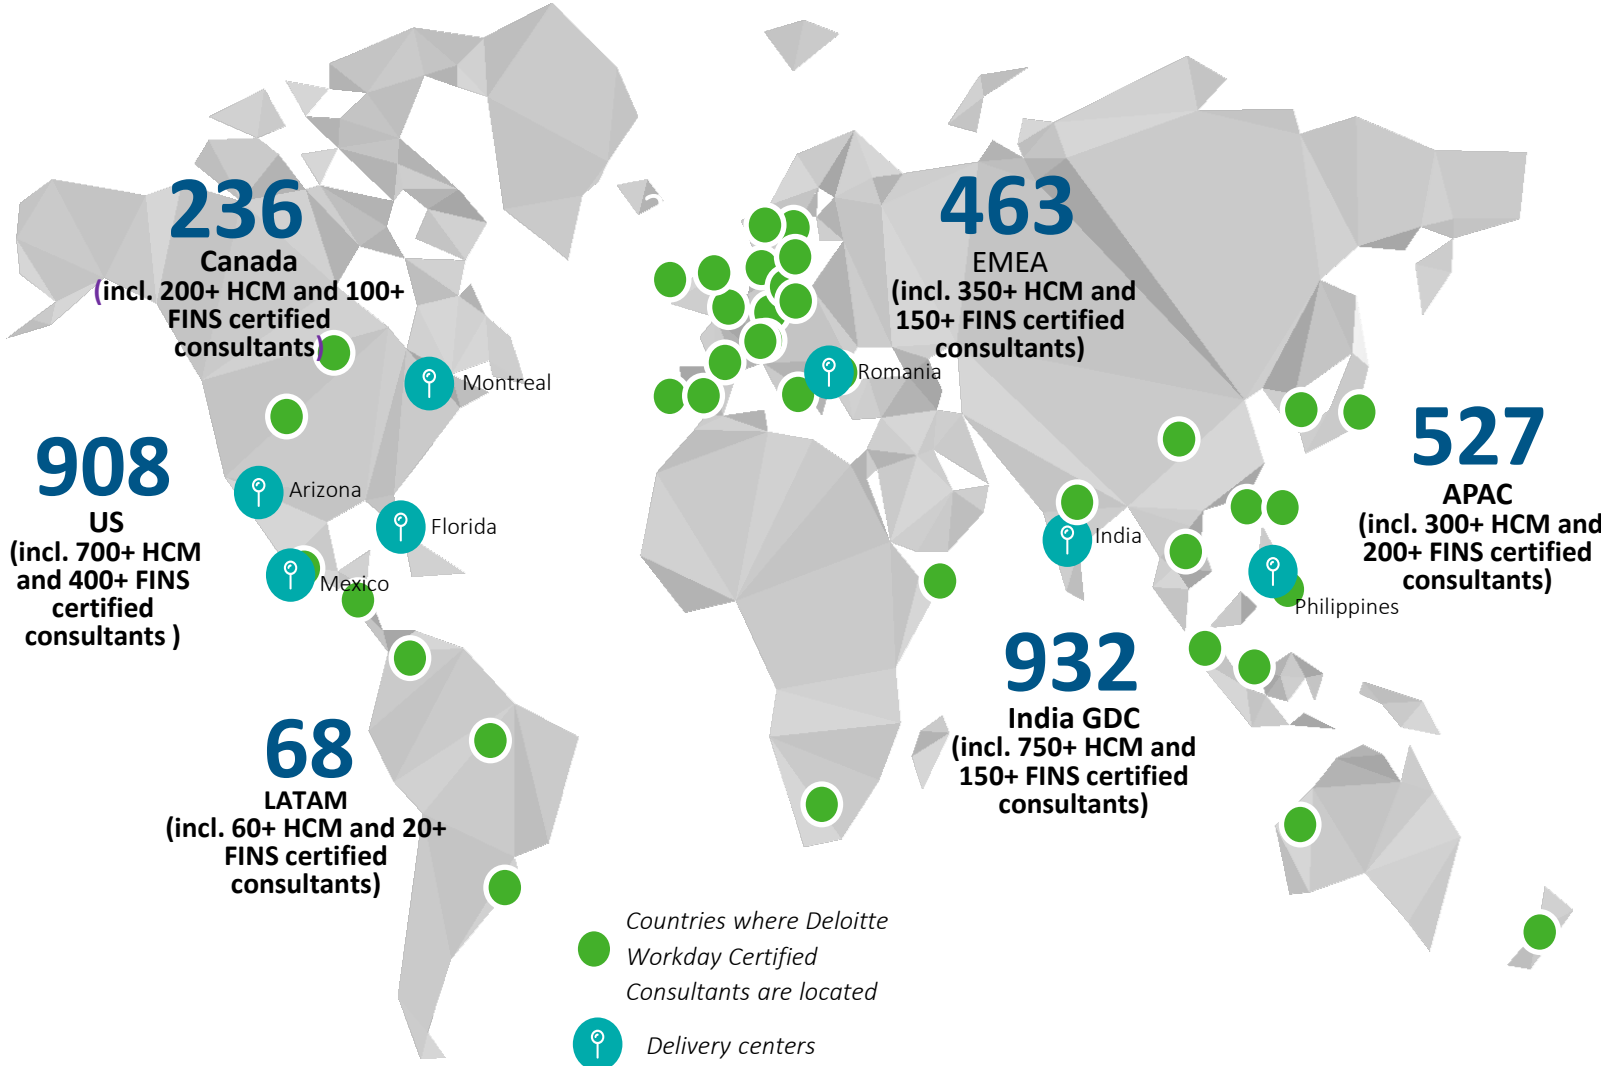

Delivering impact across the globe

3,134+ Certified Workday Practitioners

7,550+ Workday Certifications

5000+ HCM Certifications	2000+ FINS+ Certifications
---------------------------------------	---

5M+ Employees
Managed through our Operate practice

800+ Clients Served

160+ Countries Served

2,300+ Workday Projects
including 1500+ HCM, 400+ FINS, 100+ Adaptive, and 300+ Operate projects.

7,500+ Developed Integrations

96% Active projects rated green; highest in ecosystem