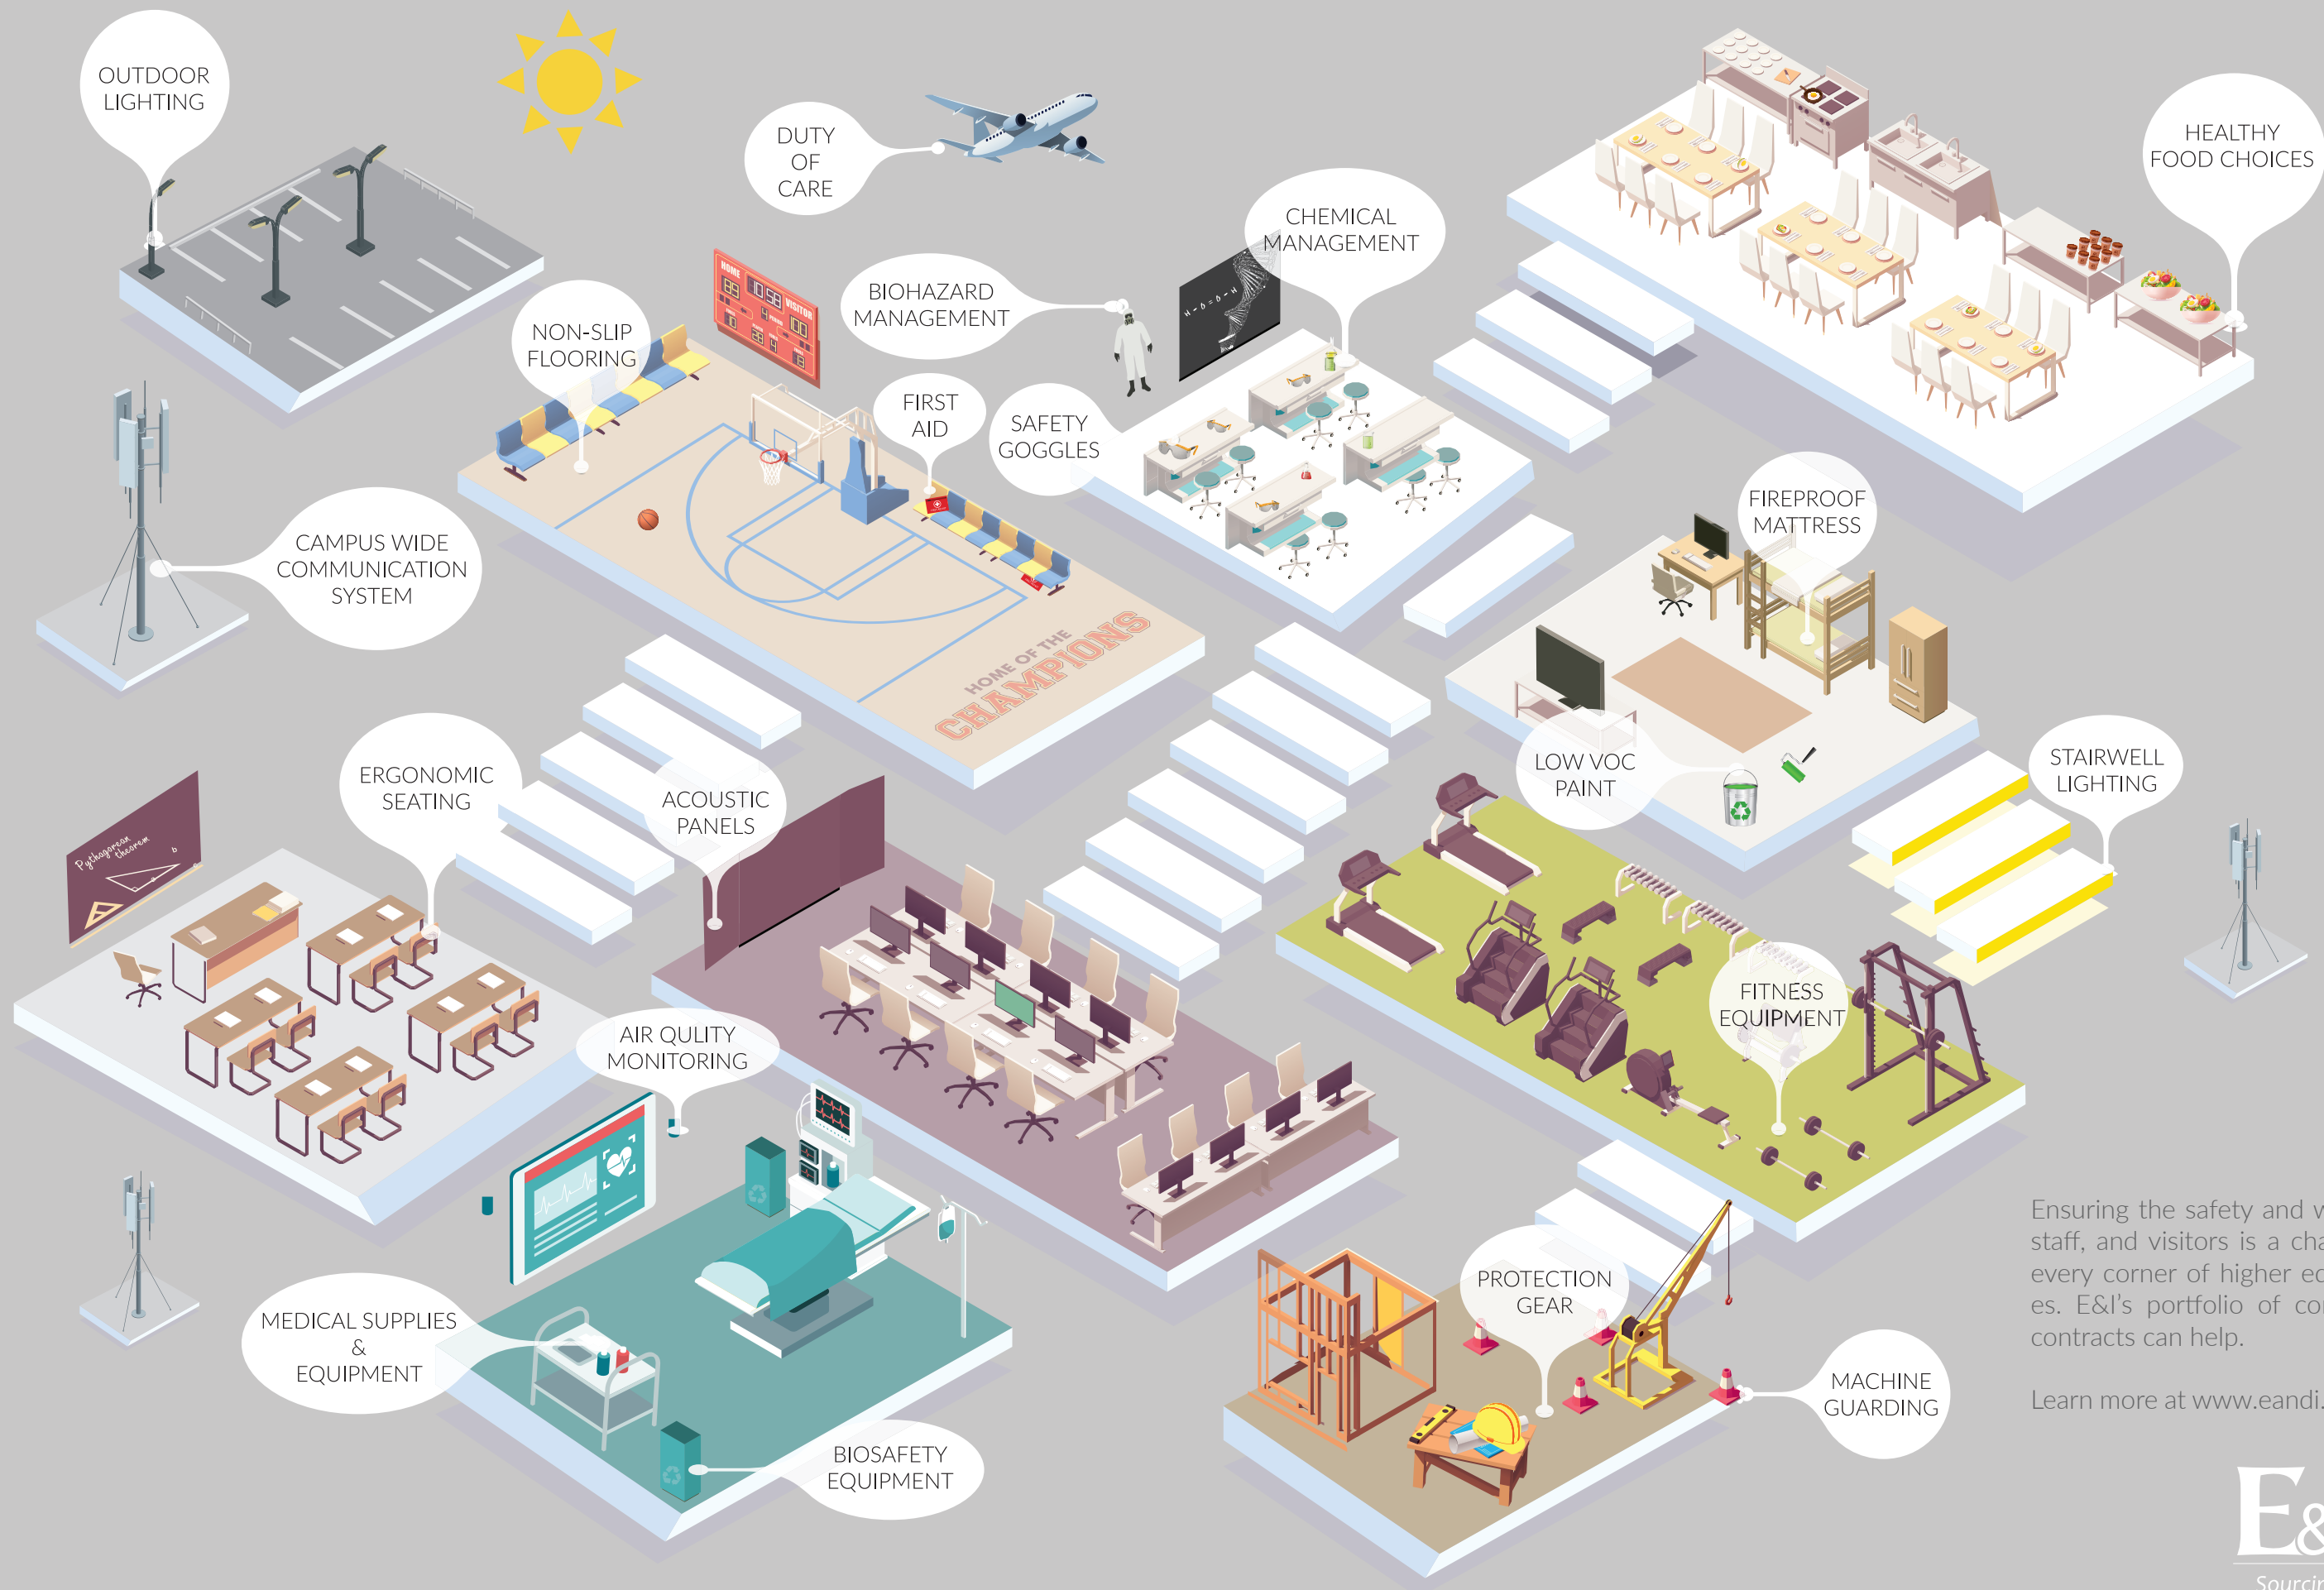

E&I COOPERATIVE SERVICES SAFETY & WELLNESS

Ensuring the safety and wellness of students, staff, and visitors is a challenge that touches every corner of higher ed and K-12 campuses. E&I's portfolio of competitively solicited contracts can help.

Learn more at www.eandi.org/safety-wellness.