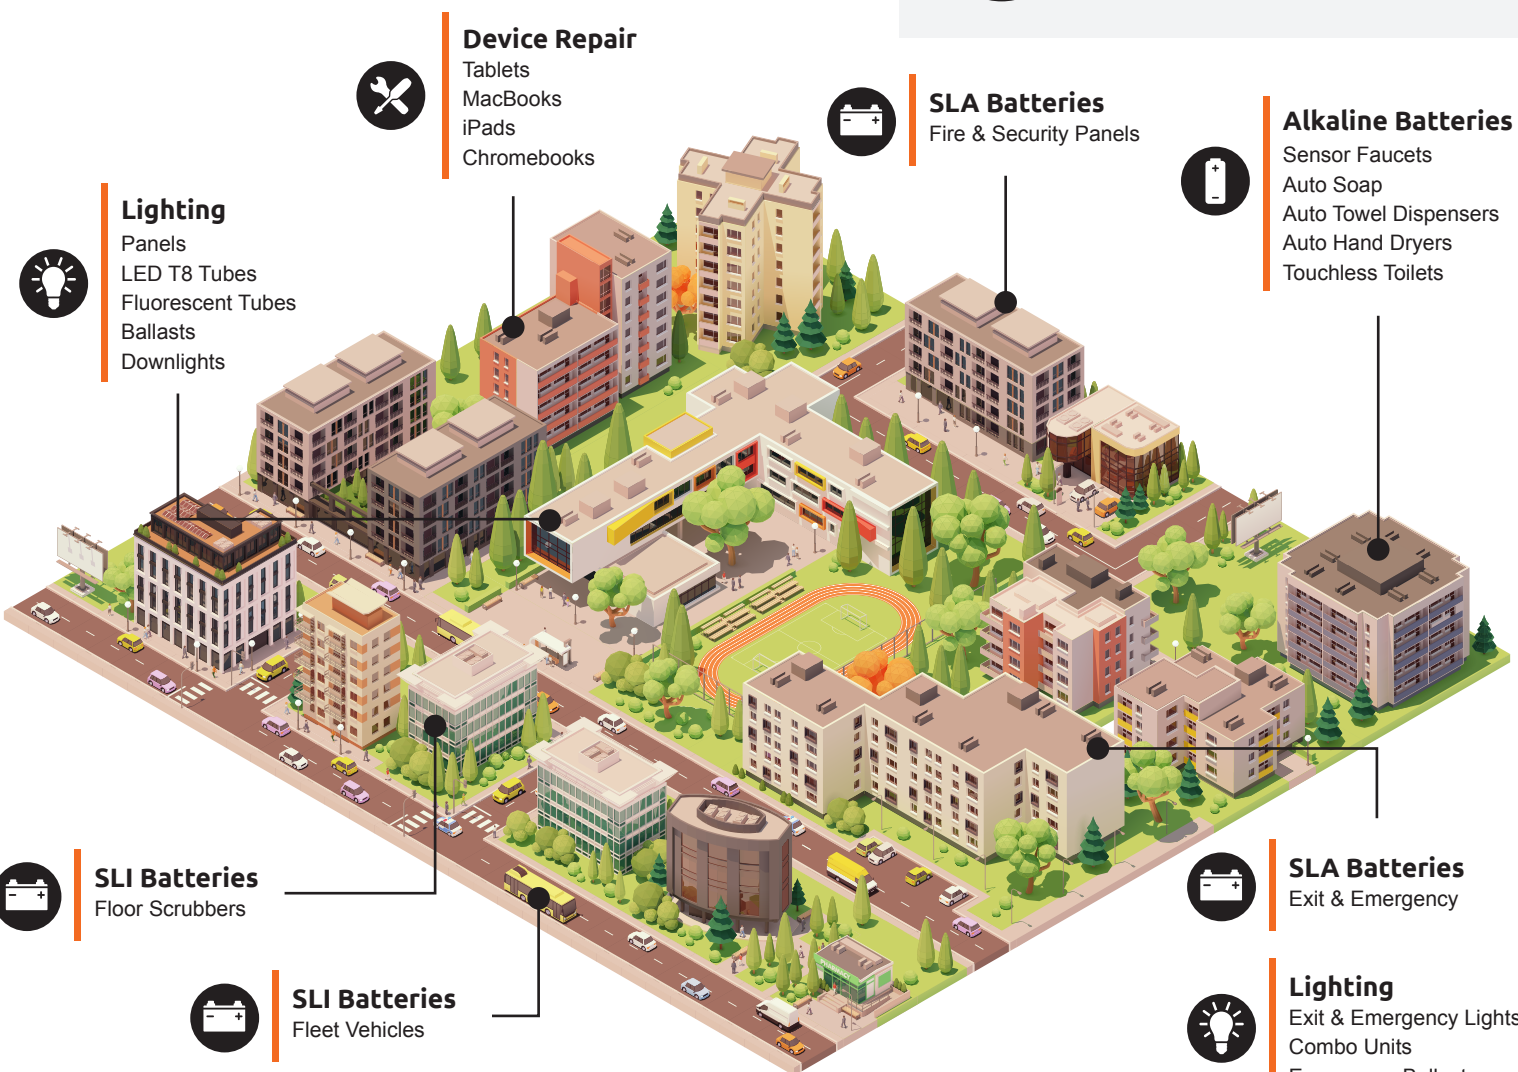

SLI Batteries

Fleet Vehicles

SLA Batteries

Exit & Emergency

Lighting

Exit & Emergency Lights
Combo Units
Emergency Ballasts

Questions About Products?

batteriesplus.com | 1-800-677-8278

HIGHER ED BY DEPARTMENT

FACILITIES | OPERATIONS | MAINTENANCE

Fire & Security Panels
Electronic Door Locks / Lockshop
Elevator Batteries
Exit & Emergency Signs
Battery Recycling
Golf Cart Batteries

HOUSING

Electronic Door Locks
Fire & Security Panels
Exit & Emergency Signs
Lighting

JANITORIAL (managed by school or 3rd party)

Touch-free hand soap & towel dispensers
Floor Scrubbers
Flush Valves

IT & DATA CENTER