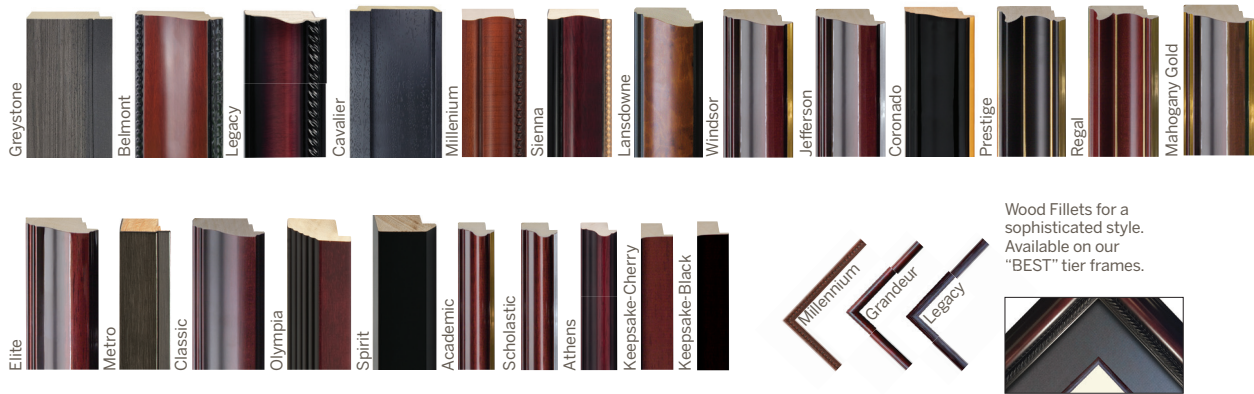

- Direct mail marketing options available
- Color brochures with customized order forms
- Email and digital marketing options

WEB

- Customized listing on our website
- Digital images for your website
- Links to your customized page on our website
- Ability to bundle with other Herff Jones products - "Grad Pack" online platform
- Secure online consumer ordering
- Order acknowledgments
- Shipping notifications

IN STORES

- Free shipping
- Generous margins
- Low minimums
- POP display options
- Free frame samples
- Color brochures
- Online ordering
- Dedicated national sales team (local representation)
- Experienced inside marketing support
- Ability to bundle with other Herff Jones products "Grad Pack"

MOULDINGS

Wood Fillets for a sophisticated style. Available on our "BEST" tier frames.

MAT COLORS

Our Conservation-Quality Preservation matboard protects your valuable document from the damaging effects of pollutants and contaminants.