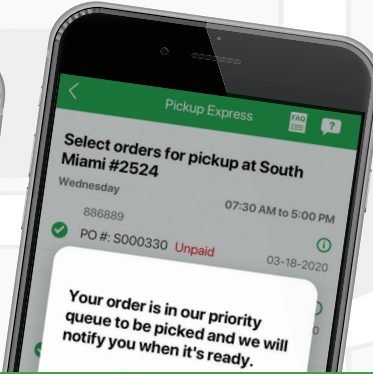

PICKUP

EXPRESS

HVAC-Refrigeration Wholesaler

CE's Fast, Easy Time-Saver for Pros on the Go!

1

SCHEDULE

Select Pickup Express during online checkout

2

CHECK-IN

Upon arrival, check-in from the comfort of your vehicle via the CE App!

3

PICKUP

Park at the pickup area and we'll bring your order out to your vehicle

How Do I Access Pickup Express on my Phone?

SCAN