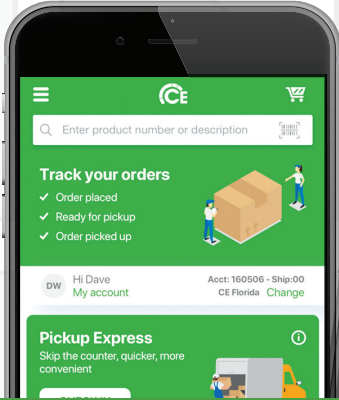

PICKUP

EXPRESS

HVAC-Refrigeration Wholesaler

CE's Fast, Easy Time-Saver for Pros on the Go!

1

SCHEDULE

Select Pickup Express during online checkout

2

CHECK-IN

Upon arrival, check-in from the comfort of your vehicle via the CE App!

3

PICKUP

Park at the pickup area and we'll bring your order out to your vehicle

How Do I Access Pickup Express on my Phone?

SCAN

- Download or Upgrade to the Latest Version CE App
- Link the CE App to your CE Account
- Enable Location Services
- Enable Push Notifications
- Be Within Range of your Pickup Branch